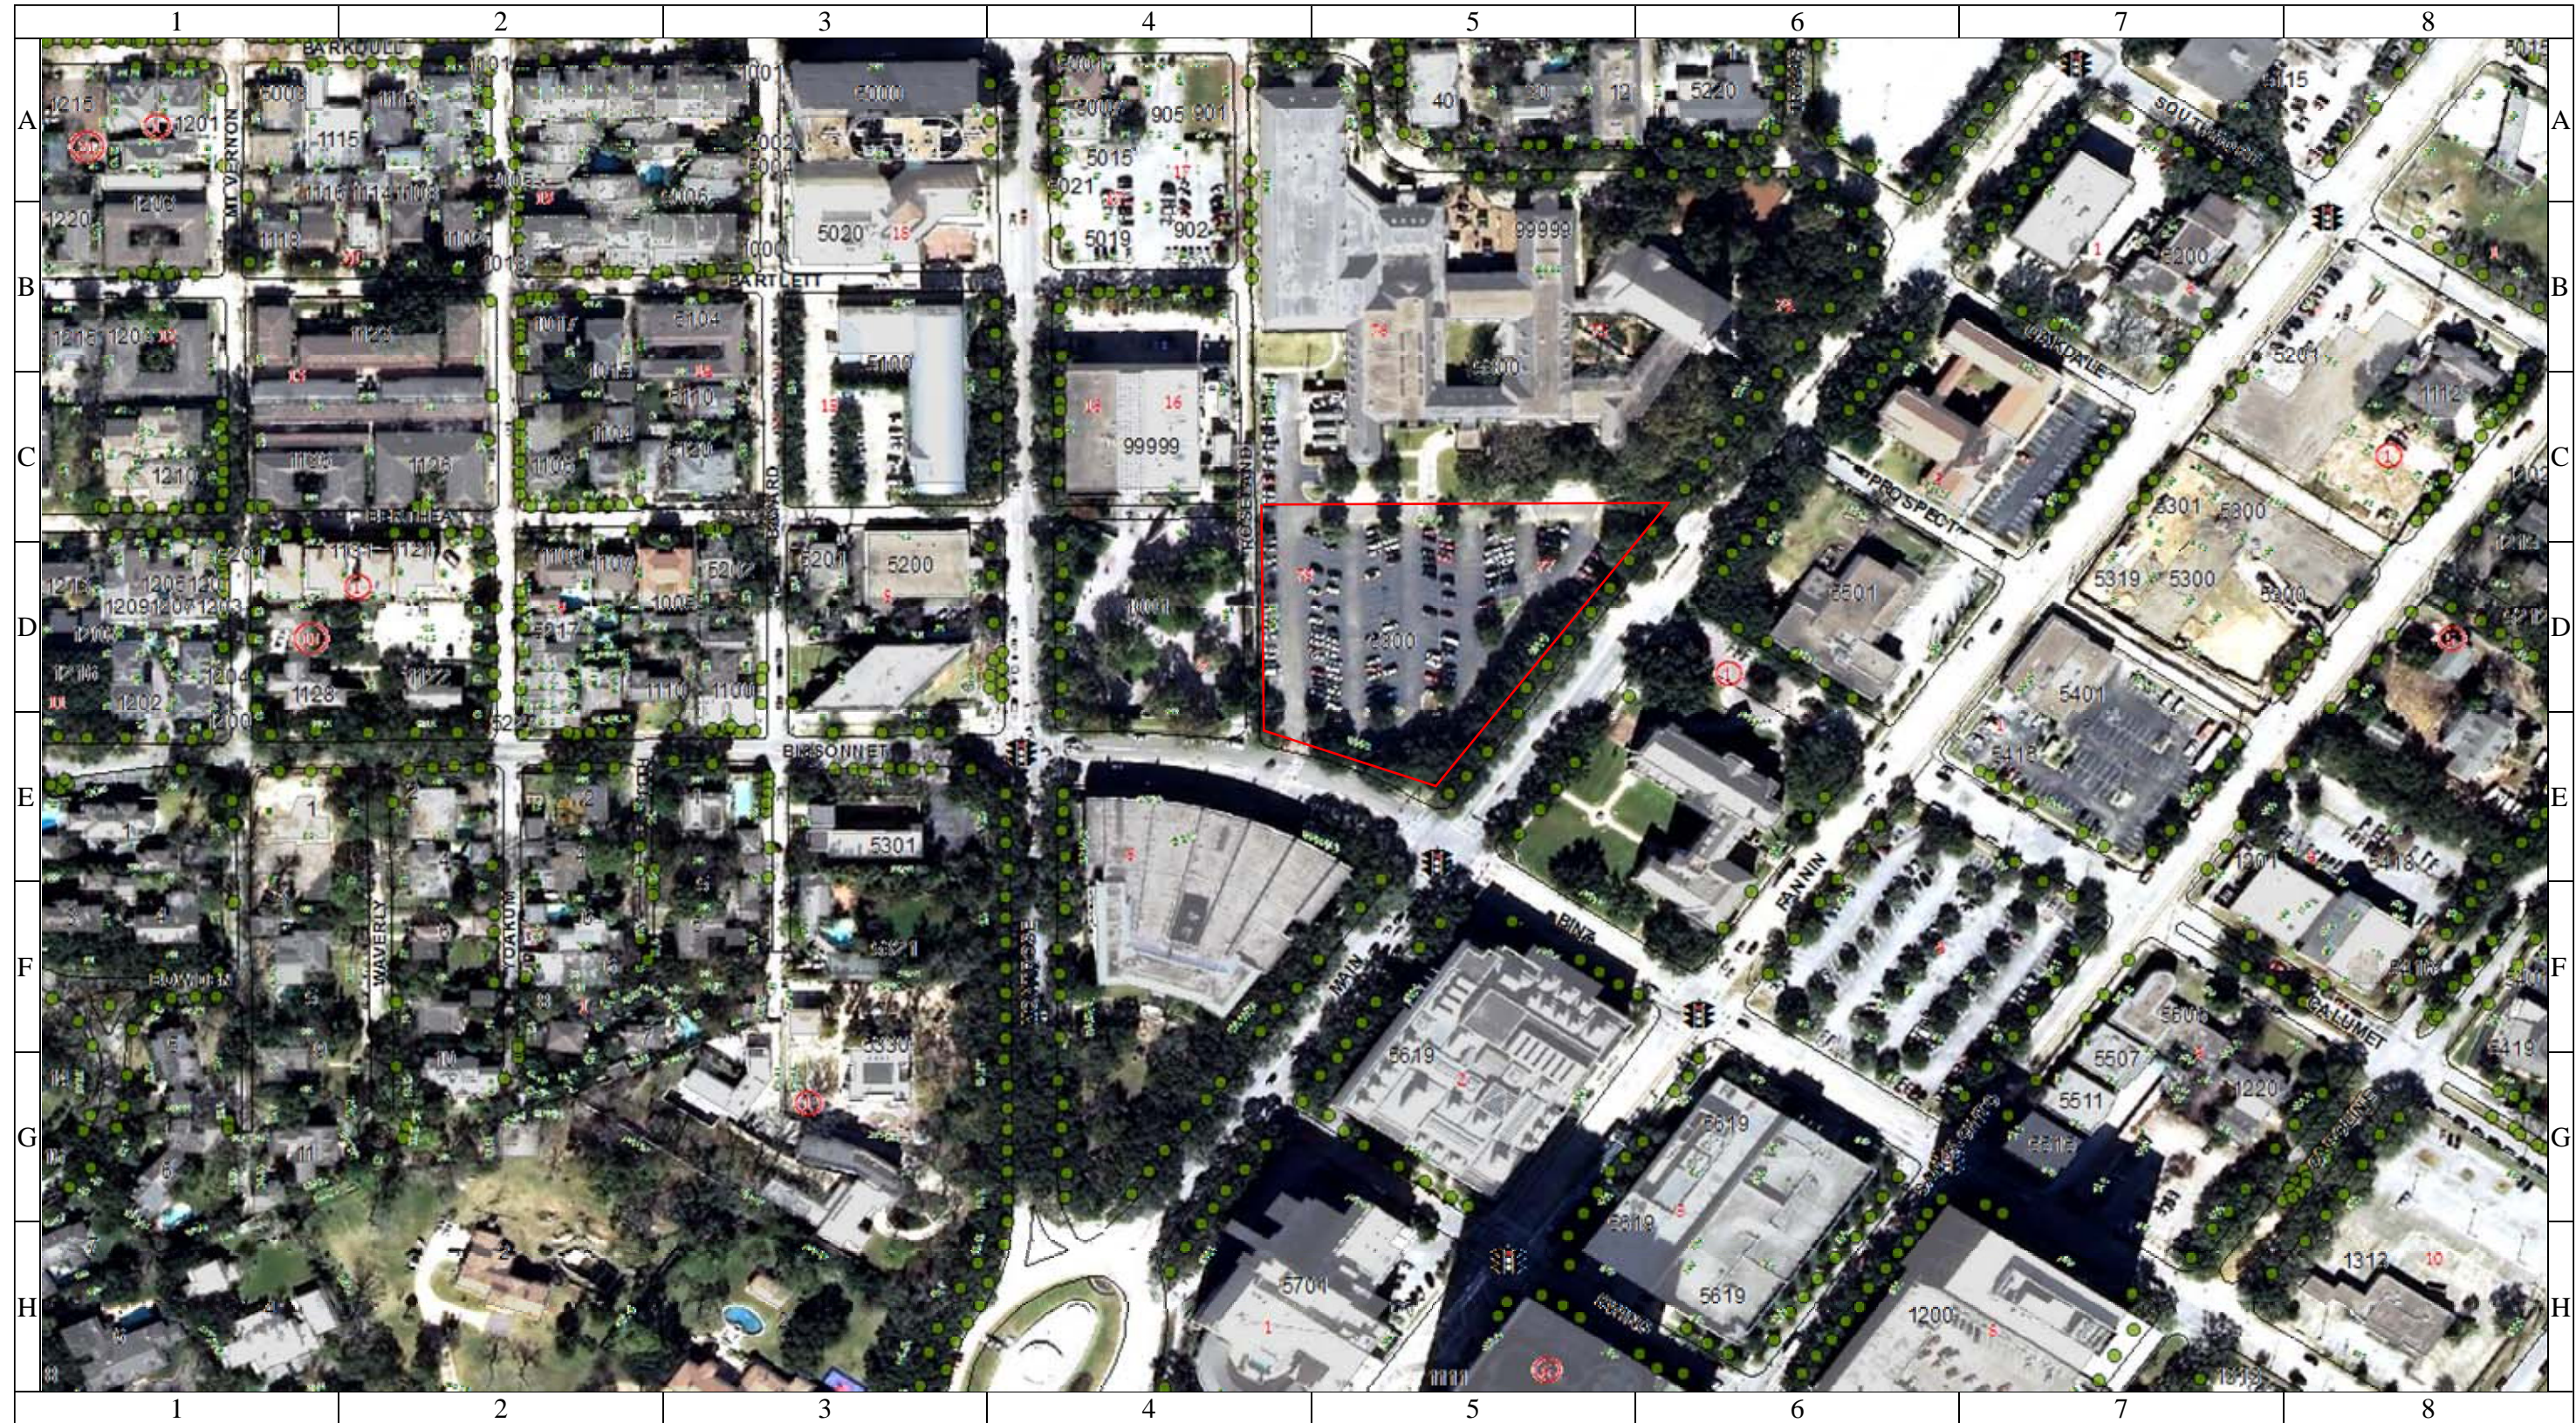

MGMC 2012: Design Site

CITY OF HOUSTON
Department of Public Works and Engineering
Geographic Information & Management System (GIMS)

DISCLAIMER: THIS MAP REPRESENTS THE BEST INFORMATION AVAILABLE TO THE CITY.
THE CITY DOES NOT WARRANT ITS ACCURACY OR COMPLETENESS.
FIELD VERIFICATIONS SHOULD BE DONE AS NECESSARY.