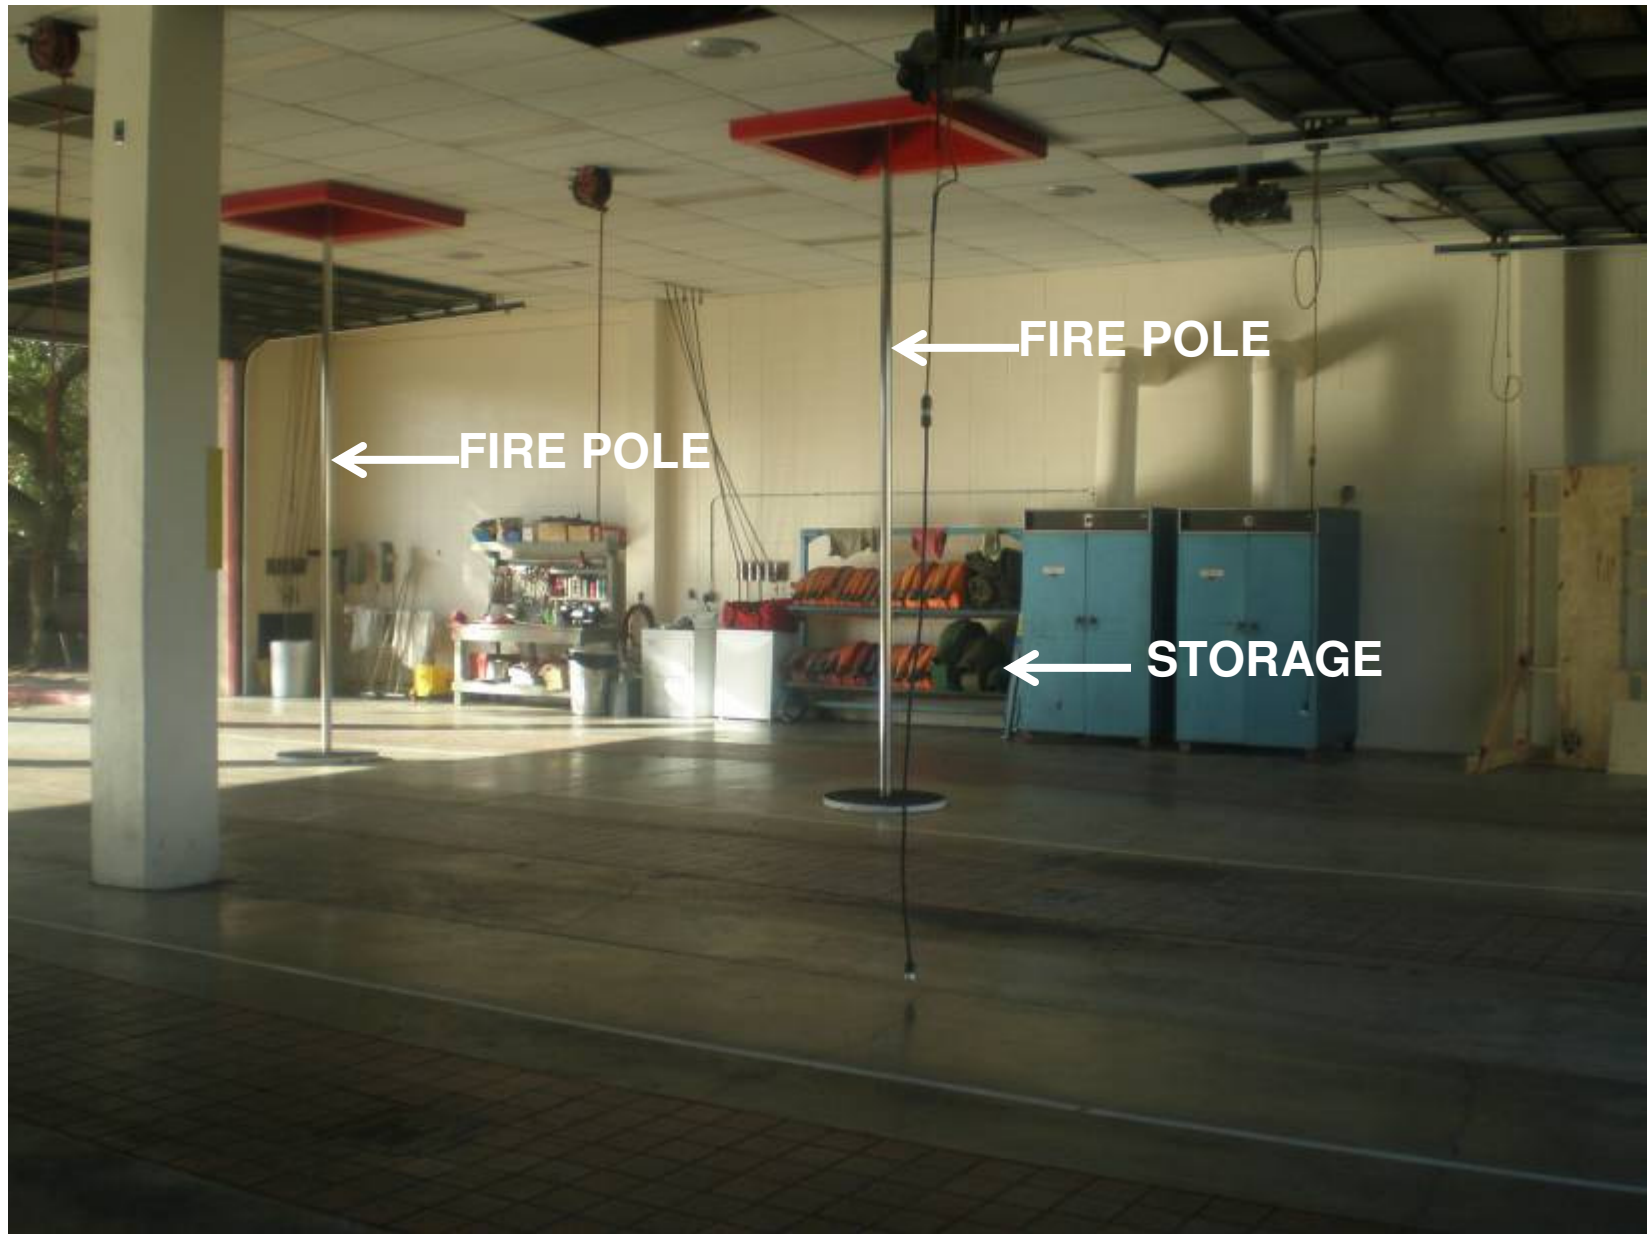

VIEW @ APPARATUS BAY

VIEW @ APPARATUS BAY

← FIRE POLE

← FIRE POLE

← STORAGE

APPARATUS BAY WITH STORAGE

VIEW OF A WATCH OFFICE

FIRE FIGHTING GEAR

GEAR LOCKERS

APPARATUS- PUMPER TRUCK AND AMBULANCE

VIEWS OF PUMPER TRUCK

DIFFERENT KINDS OF BOATS

SAFE HARBOR SIGN @ FIRE STATION ENTRY

↑
TECHNICAL RESCUE TRUCK

THIS TRUCK CARRIES THE JAWS OF LIFE

↑
PUMPER TRUCK

VIEWS OF APPARATUS

APPARATUS BAY-